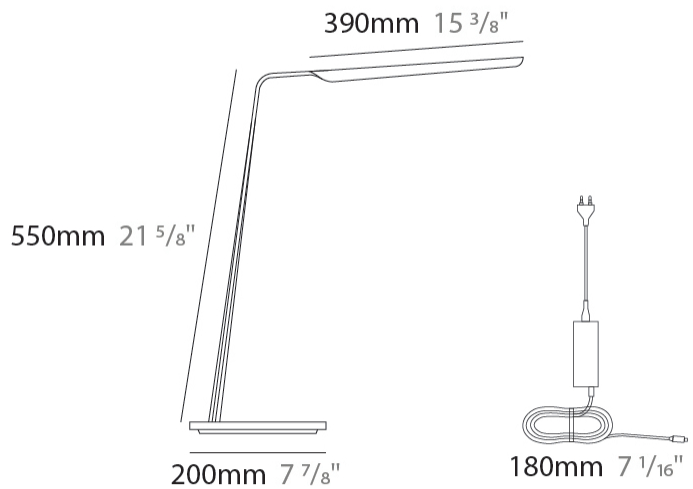

PROJECT
TYPE
SPECIFIER
QUANTITY
DATE

SWAN PORTABLE

D74008- -

base number
Color   Temperature   Finish   Options

1. To build a product code in our configurator select the specify button on the base model # product page
2. To build a manual product code on this datasheet choose from the options listed below in blue font and add the suffix to the base model #

GENERAL

Series: Swan
Brand: Tunto
Division: Design
Mounting Type: Portable
Mounting Location: Table
Subcategory: Table

PHYSICAL

Shape: Abstract
Length (mm): 390
Length (in): 15 ³/₈
Height (mm): 550
Height (in): 21 ⁵/₈
Light Distribution: Direct
Fixture Finish: [WAL / ASH / OAK / BLK / WHI](#)
Fixture Material: Wood
Cable Details: 180mm / 70.87" cord and plug

ELECTRICAL

Lamp Type: LED
Input Wattage (W): 20
Dimming: Touch Dimming
Driver Location: Inline Transformer Plug
Input Voltage (V): 120

LED

Color Temperature (°K): [2700 / 3000](#)
Max. Delivered Lumen (lm): 660 - 1090
CRI: >93 CRI
Lamp Life (hrs): 50000

OPTICAL

RATINGS AND CERTIFICATIONS

Certified By: Certified for North American Standards
IP rating: IP20